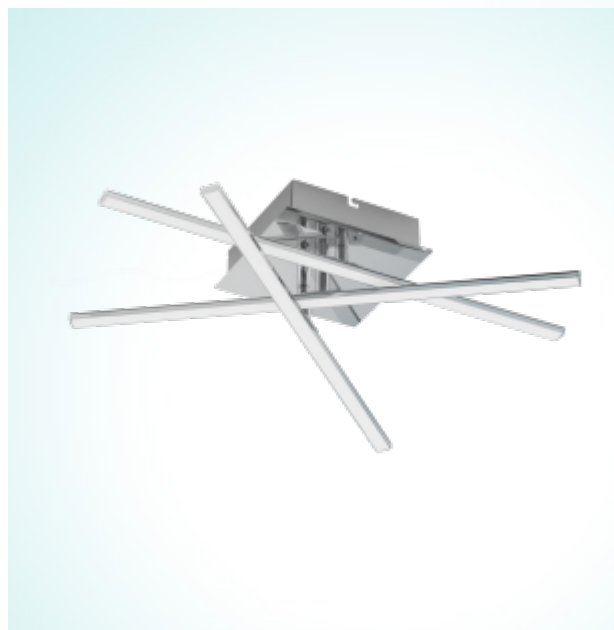

95567

LASANA 1

General Information

Article:	95567
Lighting Type:	wall / ceiling luminaire
Collection:	Style
EAN Code:	9002759955670

Dimensions

Depth:	500 mm
Width:	160 mm
Height:	95 mm
Weight:	1.252 kg

Illuminant

Socket:	LED
Illuminant:	LED
Delivery:	incl.
Wattage:	18W
Luminous Flux:	1890 lm
Luminous Colour:	3000K warm white
Average Lifetime:	25,000 h
Energy Efficiency:	A+

Material & Colour

Enclosure Material:	steel
Enclosure Colour:	chrome
Glass / Shade Material:	plastic
Glass / Shade Colour:	white

Technical Information

Protection Rating:	IP20
Protection Class:	2
Line Voltage:	220-240V,50/60Hz
Operation Voltage:	24V

LED

Technical changes reserved